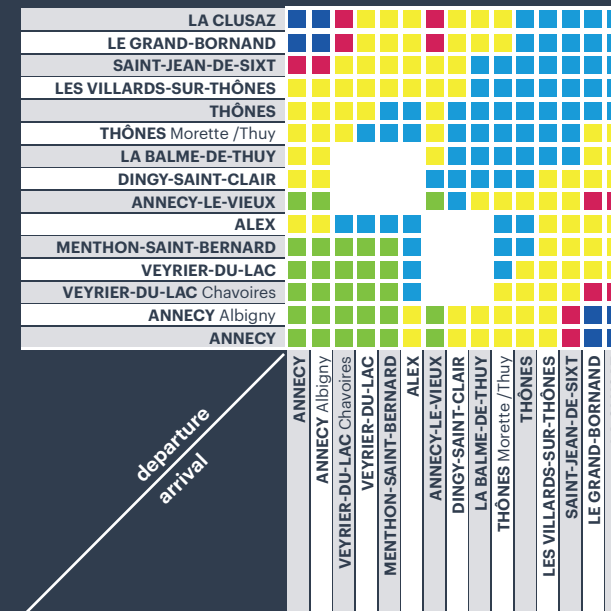

MON: MONDAY - TUE: TUESDAY - WE: WEDNESDAY
THU: THURSDAY - FRI: FRIDAY - SAT: SATURDAY - SUN: SUNDAY

Runs like Sunday on bank holidays.

62 63

ANNECY ▷ LA CLUSAZ ▷ LE GRAND-BORNAND

Please pay attention to the following references

	TICKETS	FARES
ZONE GRAND ANNECY	ONE WAY	1,50 €
	10 SINGLE TICKETS - ADULT	11,70 €
	10 SINGLE TICKETS - YOUNG	8,50 €
	PASS 24 HOURS	4,90 €
Sibra	MONTHLY PASS ADULT	44,50 €
	ONE WAY	1,50 €
	ONE WAY DÉCLIC' 50%	0,75 €
	ONE WAY 50%*	0,75 €
ZONE 1	RETURN	3,00 €
	RETURN DÉCLIC' 50%	1,50 €
	BOOK OF 10 SINGLE TICKETS	13,50 €
	BOOK OF 10 SINGLE TICKETS DÉCLIC'	7,50 €
	MONTHLY PASS	30,00 €
	ONE WAY	3,50 €
ZONE 2	ONE WAY DÉCLIC' 50%	1,75 €
	ONE WAY 50%*	1,75 €
	RETURN	7,00 €
	RETURN DÉCLIC' 50%	3,50 €
ZONE 3	BOOK OF 10 SINGLE TICKETS	31,50 €
	BOOK OF 10 SINGLE TICKETS DÉCLIC'	17,50 €
	MONTHLY PASS	70,00 €
	ONE WAY	6,00 €
	ONE WAY DÉCLIC' 50%	3,00 €
	ONE WAY 50%*	3,00 €
ZONE 4	RETURN	12,00 €
	RETURN DÉCLIC' 50%	6,00 €
	BOOK OF 10 SINGLE TICKETS	54,00 €
	BOOK OF 10 SINGLE TICKETS DÉCLIC'	30,00 €
	MONTHLY PASS	120,00 €
	ONE WAY	8,00 €
ZONE 4	ONE WAY DÉCLIC' 50%	4,00 €
	ONE WAY 50%*	4,00 €
	RETURN	16,00 €
	RETURN DÉCLIC' 50%	8,00 €
	BOOK OF 10 SINGLE TICKETS	72,00 €
	BOOK OF 10 SINGLE TICKETS DÉCLIC'	40,00 €
MONTHLY PASS	160,00 €	

No trip possible

*You have to present a card of reduced mobility issued by the travel operator. Children under 6 travel free with an adult (you must show a proof of age). See the general conditions of sale and transport on www.transalis.fr

Sibra Zone Grand Annecy Sibra. See the general conditions of sale and transport on www.sibra.fr.